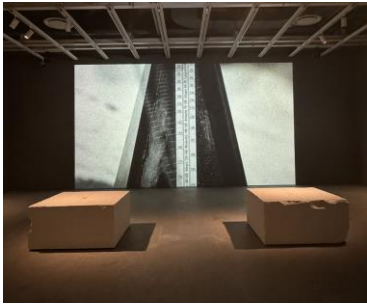

WHITNEY

Decreation

Exhibition Checklist

August 24, 2024 – January 5, 2025

Mark Armijo McKnight

Duet, 2024

Limestone

48 x 48 x 24in. (121.9 x 121.9 x 61 cm)

48 x 48 x 24in. (121.9 x 121.9 x 61 cm)

Collection of the artist E.2024.0236

Mark Armijo McKnight

Somnia, 2024

Gelatin silver print

48 x 60in. (121.9 x 152.4 cm)

Collection of the artist E.2024.0233

Mark Armijo McKnight

The Black Place (ii), 2024

Gelatin silver print

48 x 60in. (121.9 x 152.4 cm)

Collection of the artist E.2024.0231

Mark Armijo McKnight

Anti-Mater, 2023

Gelatin silver print

48 x 60in. (121.9 x 152.4 cm)