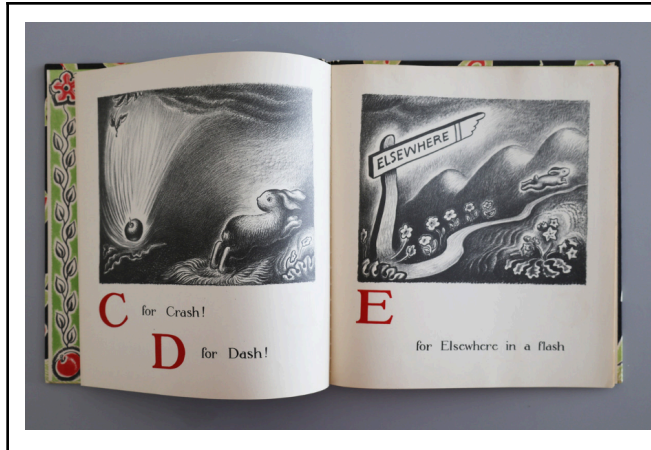

Publicity Image Sheet

The ABC Bunny, 1933 Offset lithography 11 × 11 in. (28 × 28 cm) (closed) Frances Mullhall Achilles Library, Special Collections SC.33.1