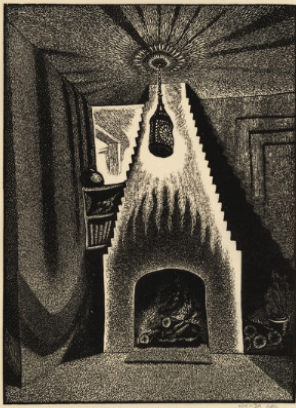

Publicity Image Sheet

Lantern and Fireplace , 1931 – 32 Wood engraving 10 5/8 × 8 1/4 in. (27 × 21 cm)
Purchase, with funds from The Lauder Foundation, Leonard and Evelyn Lauder Fund 96.68.119