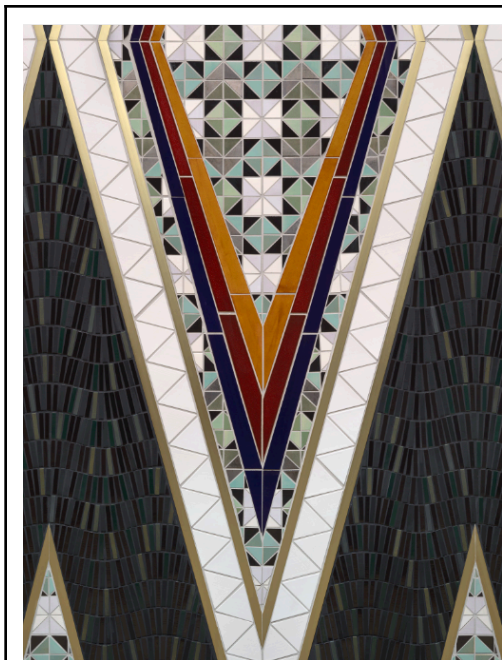

Publicity Image Sheet

Dyani White Hawk, *Nourish*, 2024. Handmade tile mosaic, 174 × 369 in. (442 × 939 cm). Whitney Museum of American Art, New York; purchase, with funds from the Whitney Acquisition Fund, 2024.13, detail. © Dyani White Hawk