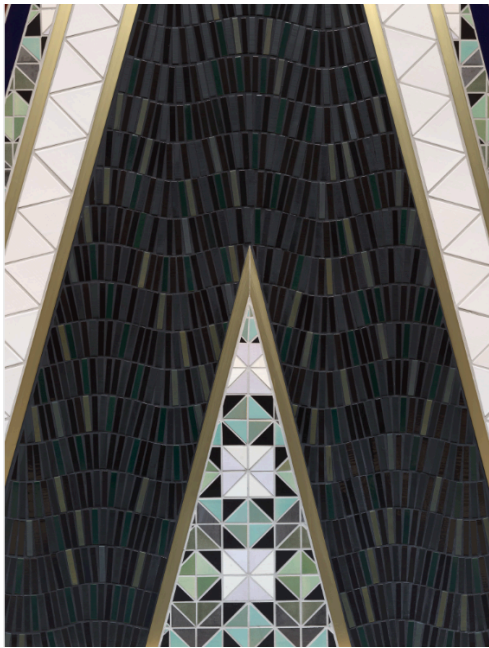

Dyani White Hawk, *Nourish*, 2024. Handmade tile mosaic, 174 × 369 in. (442 × 939 cm). Whitney Museum of American Art, New York; purchase, with funds from the Whitney Acquisition Fund, 2024.13, detail. © Dyani White Hawk