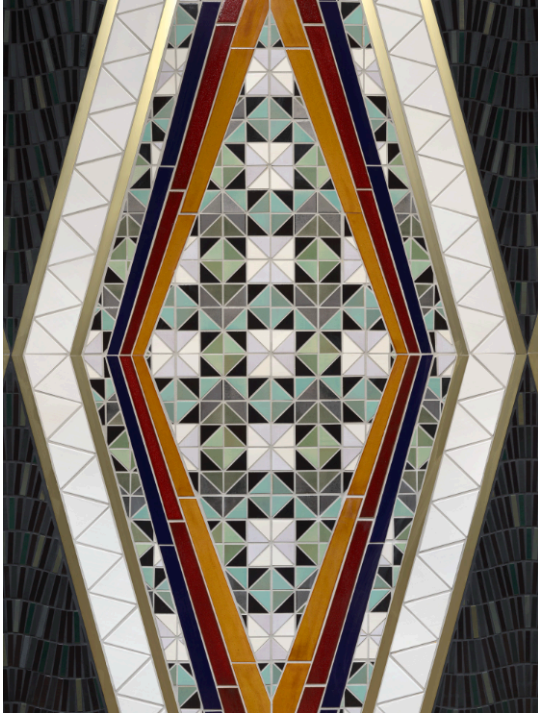

Publicity Image Sheet

Dyani White Hawk, *Nourish*, 2024. Handmade tile mosaic, 174 × 369 in. (442 × 939 cm). Whitney Museum of American Art, New York; purchase, with funds from the Whitney Acquisition Fund, 2024.13, detail. © Dyani White Hawk